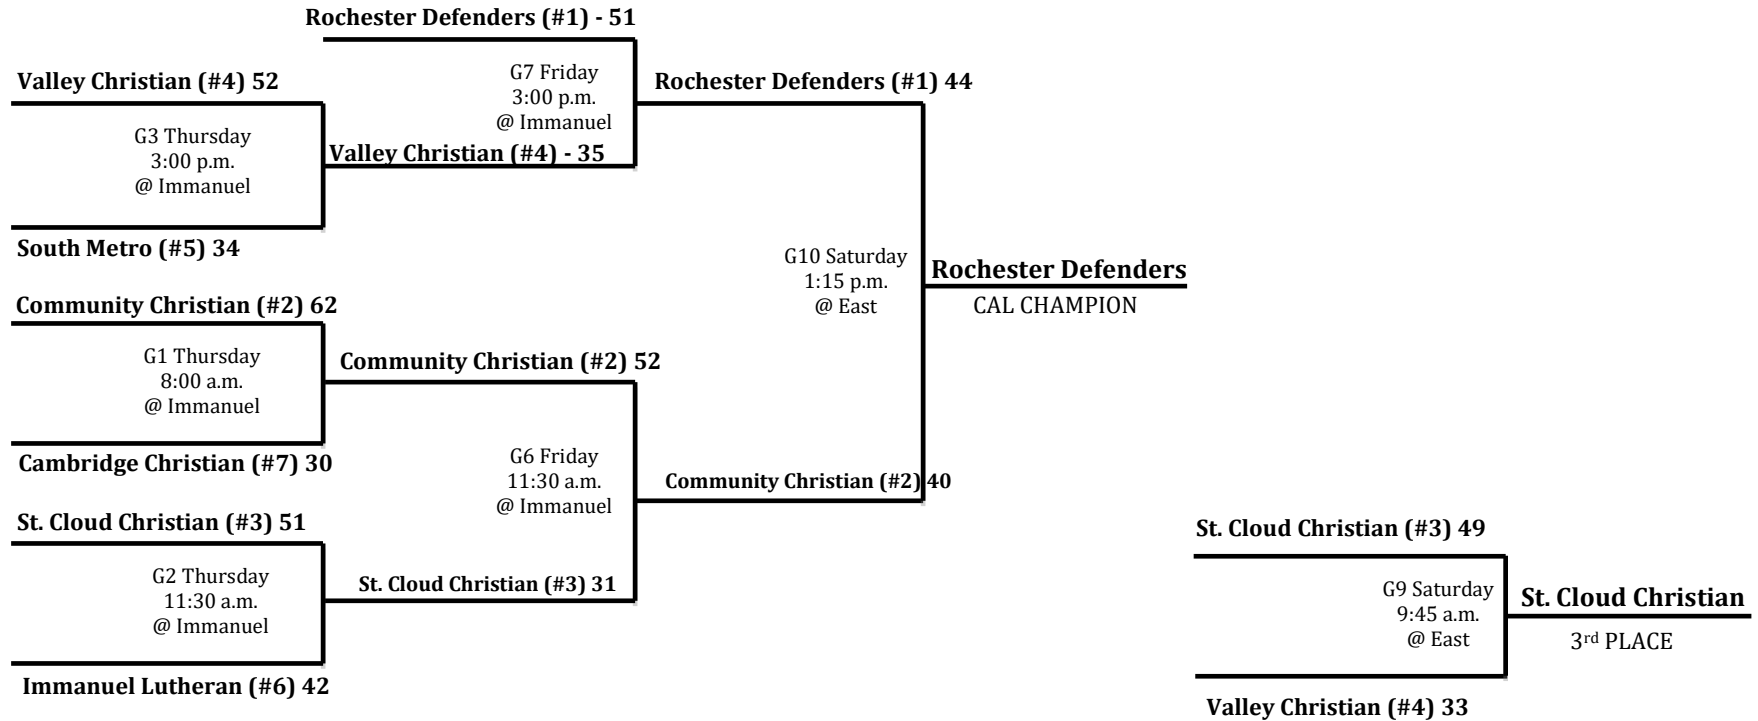

Christian Athletic League

2021-22 Girls' Basketball Tournament
March 3-5

Consolation Bracket

South Metro
CONSOLATION CHAMPION*

*Awarded at the conclusion of game G8

Home Team (dark uniforms)
is at the top of the Bracket

Home team for the
Consolation Bracket is
determined by original
seeding.