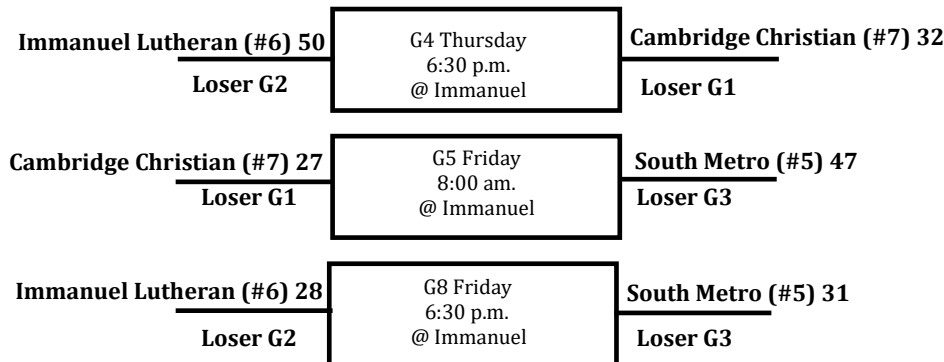

Christian Athletic League

2021-22 Girls' Basketball Tournament
March 3-5

Consolation Bracket

South Metro
CONSOLATION CHAMPION*

*Awarded at the conclusion of game G8

Home Team (dark uniforms)
is at the top of the Bracket

Home team for the
Consolation Bracket is
determined by original
seeding.