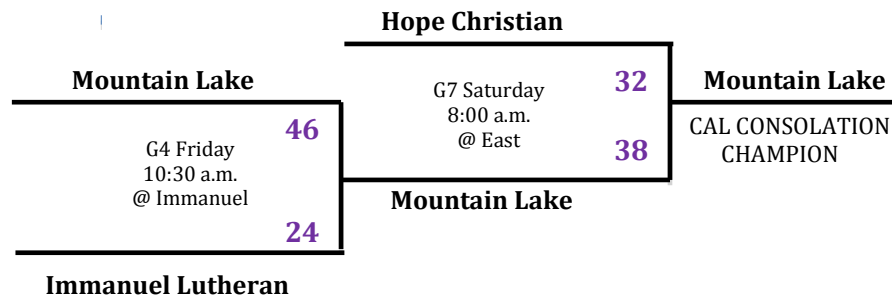

Christian Athletic League

2011-2012 Girls' Basketball Tournament
March 1-3

Consolation Bracket

Home Team (dark uniforms)
is at the top of the Bracket