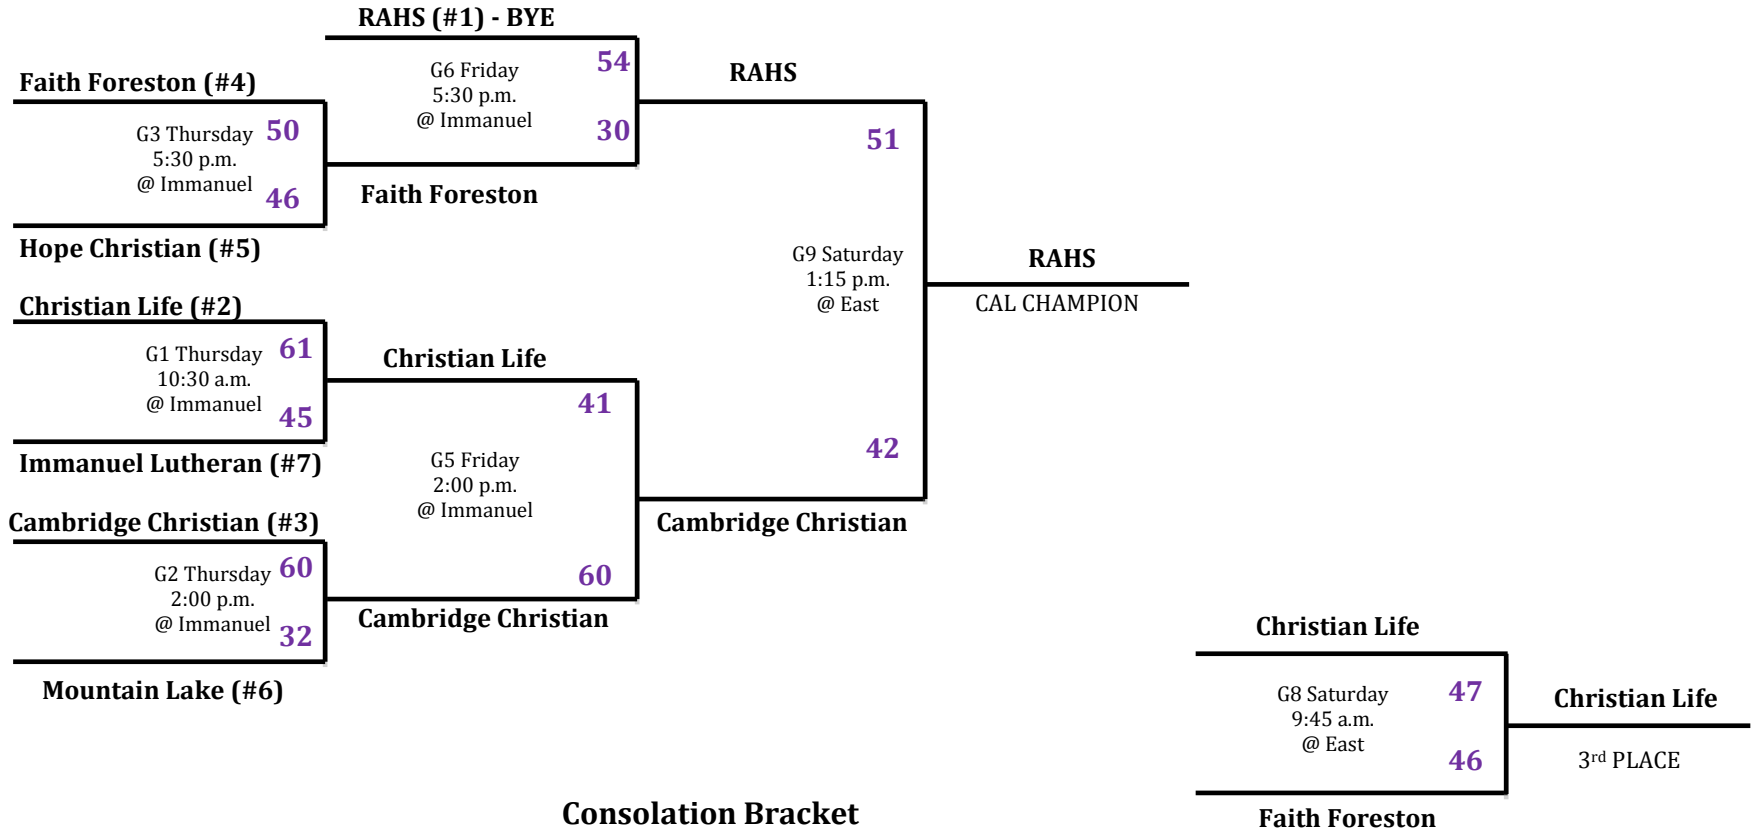

Christian Athletic League

2011-2012 Girls' Basketball Tournament
March 1-3

Consolation Bracket

Home Team (dark uniforms)
is at the top of the Bracket